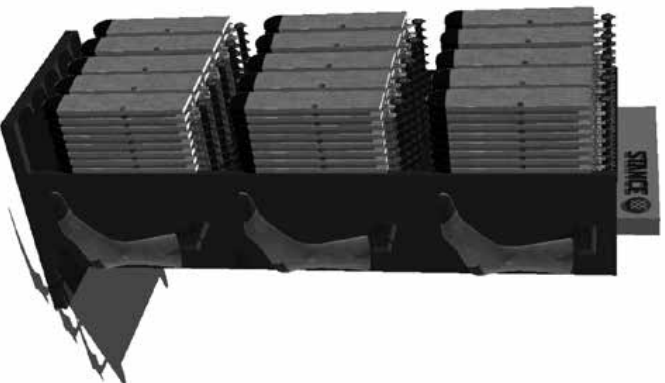

Premium 1 Sided

- Capacity: 237 units
- Includes: 15 pegs 12"
  3 pegs 4"
  3 foot mannequins
- Size: 20" wide
  24" deep
  65" tall